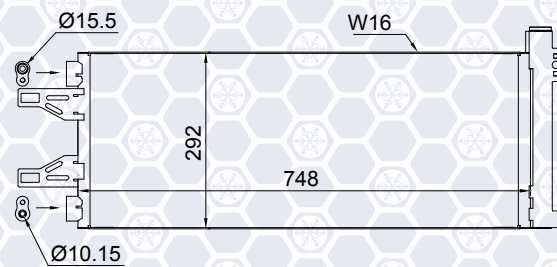

B1-00983

JUMPER