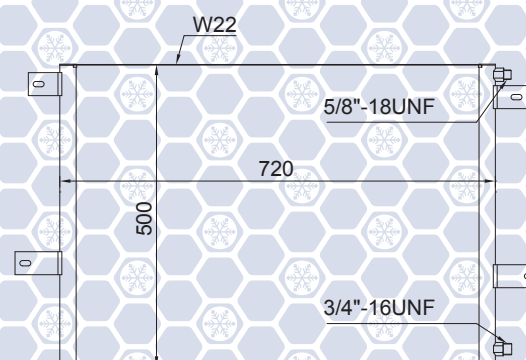

B2-00733

RVI TRUCK MAGNUM E TECH 440