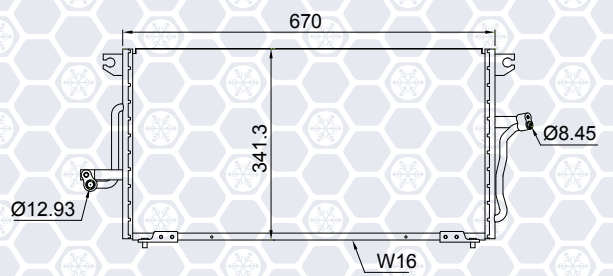

B1-00073

GALANT