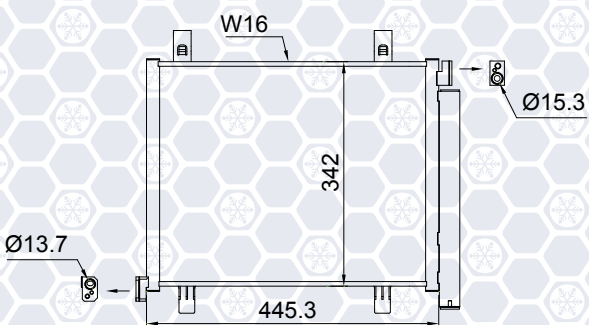

B1-01219

UP&SEAT MII &SKODA CITIGO ALL ENGINES