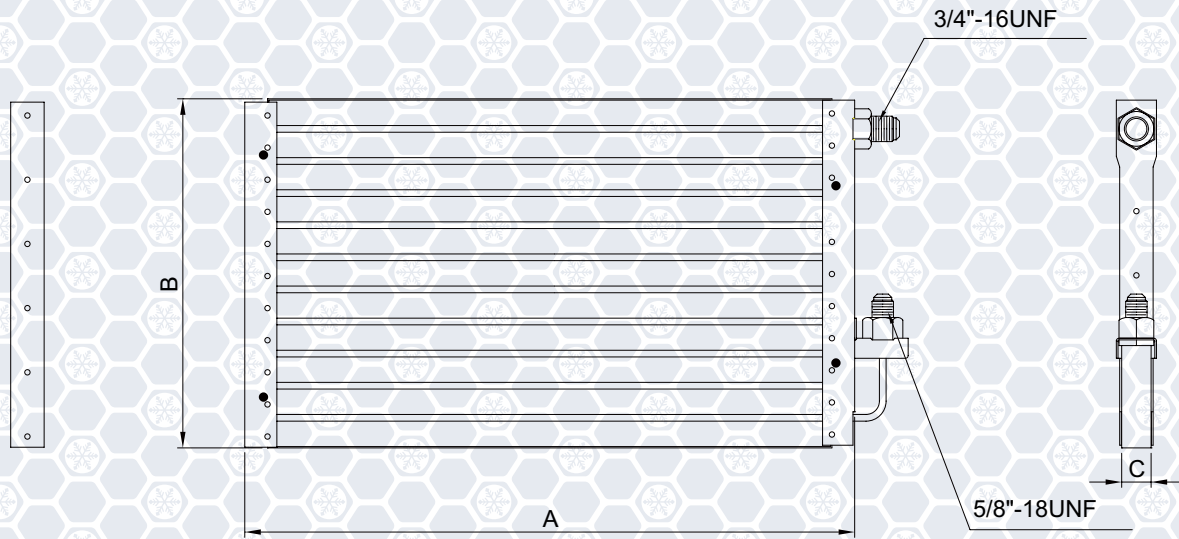

# Universal serpentine single flow condenser

PART NUMBER	A	B	C	FITTING	PART NUMBER	A	B	C	FITTING
C7-00007	18"	10"	7/8"	"F"	C0-00161	23"	12"	1 1/4"	"F"
C7-00007A	18"	10"	7/8"	"O"	C0-00570	23"	12"	1 1/4"	"O"
C7-00008	18"	12"	7/8"	"F"	C0-00017	18"	14"	1 1/4"	"F"
C7-00008A	18"	12"	7/8"	"O"	C0-00017A	18"	14"	1 1/4"	"O"
C7-00162	21"	12"	7/8"	"F"	C0-00019	23"	14"	1 1/4"	"F"
C7-00222	21"	12"	7/8"	"O"	C0-00019A	23"	14"	1 1/4"	"O"
C7-00009	23"	12"	7/8"	"F"	C4-00507	18"	10"	1 3/4"	"O"
C7-00009A	23"	12"	7/8"	"O"	C4-00503	18"	12"	1 3/4"	"O"
C7-00200	25"	12"	7/8"	"O"	C4-00505	21"	12"	1 3/4"	"O"
C7-00010	18"	14"	7/8"	"F"	C4-00204	23"	12"	1 3/4"	"O"
C7-00010A	18"	14"	7/8"	"O"	C4-00589	14"	14"	1 3/4"	"F"
C7-00011	21"	14"	7/8"	"F"	C4-00588	14"	14"	1 3/4"	"O"
C7-00011A	21"	14"	7/8"	"O"	C4-00205	18"	14"	1 3/4"	"O"
C7-00012	23"	14"	7/8"	"F"	C4-00508	21"	14"	1 3/4"	"O"
C7-00012A	23"	14"	7/8"	"O"	C4-00510	23"	14"	1 3/4"	"F"
C7-00184	25"	14"	7/8"	"O"	C4-00206	23"	14"	1 3/4"	"O"
C1-00014	23"	12"	1"	"F"	C8-00207	23"	12"	2"	"O"
C1-00014A	23"	12"	1"	"O"	C8-00208	18"	14"	2"	"O"
C1-00015	18"	14"	1"	"F"	C8-00772	23"	14"	2"	"O"
C1-00015A	18"	14"	1"	"O"					
C1-00016	23"	14"	1"	"F"					
C1-00016A	23"	14"	1"	"O"					