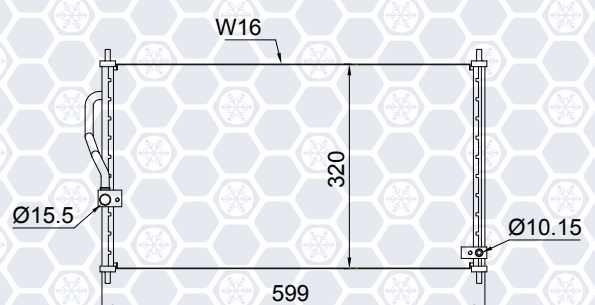

B1-00146

CR-V / INTEGRA