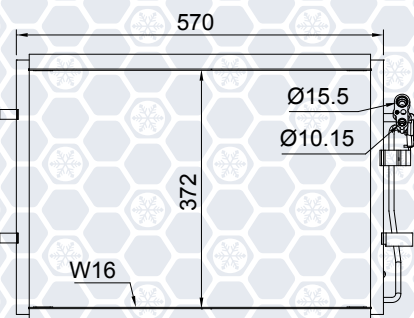

B1-01371

3 1.6 CiTD Diesel with Oring