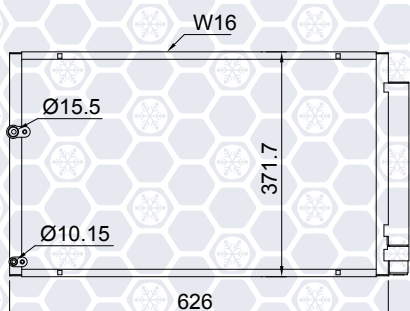

B3-00673
LEGACY OUTBACK

B3-00665

PRIUS HYBRID