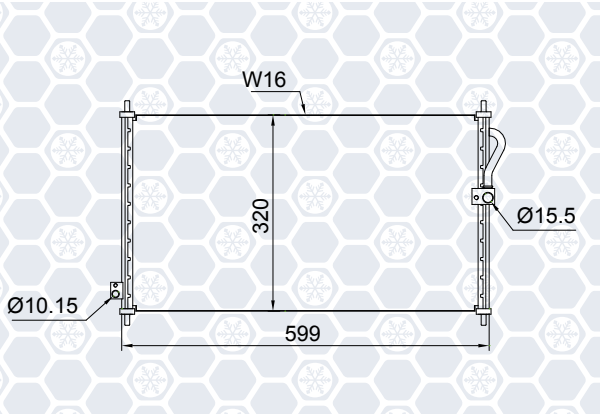

B1-00024
COMMODORE VN/VP