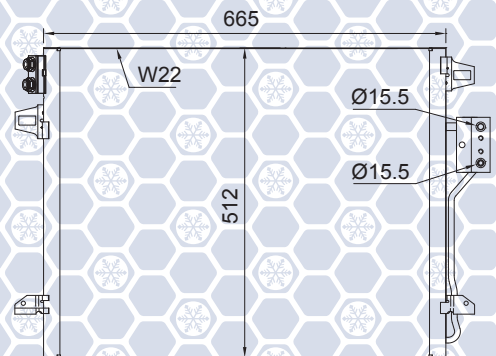

B2-00838

ROUTAN / TOWN & COUNTRY / CARAVAN