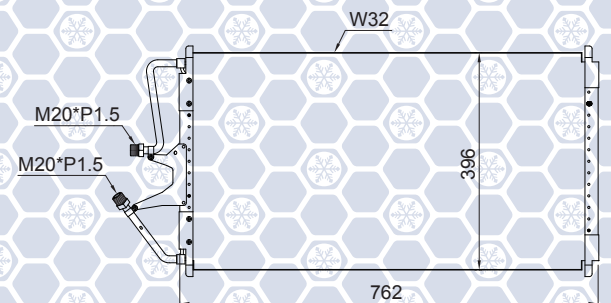

C0-00693

ESCALADE / SUBURBAN / TAHOE / JIMMY / YUKON