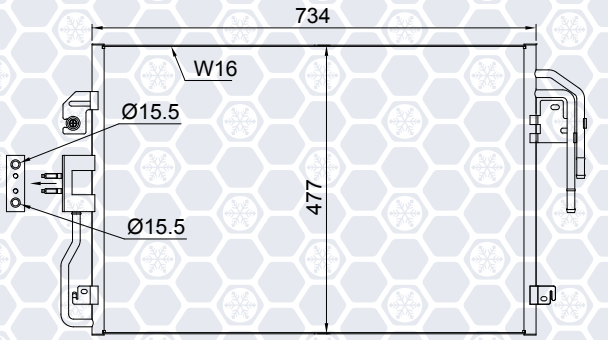

B3-00926

ESCAPE AT / MARINER / TRIBUTE