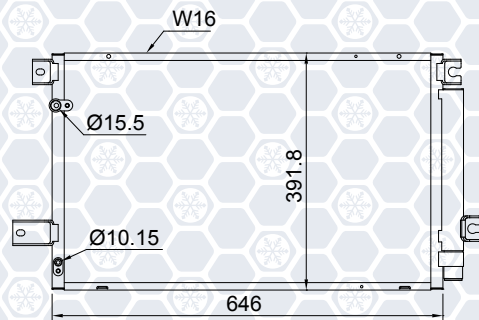

B3-00723 AVENSIS DIESEL T25 WITH 2.2TD (LHD) / COROLLA VERSO WITH 2.2TD