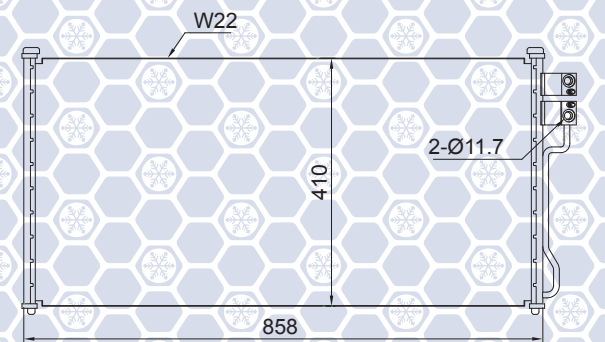

B2-00408

EXPEDITION / BLACKWOOD P/U / NAVIGATOR