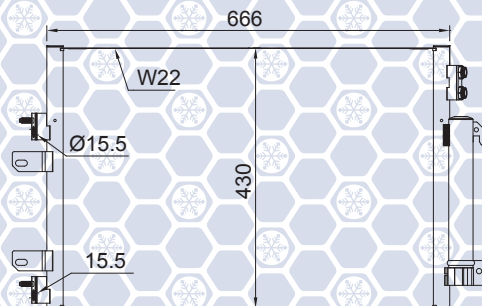

B2-01061

CALIBER / COMPASS / PATRIOT