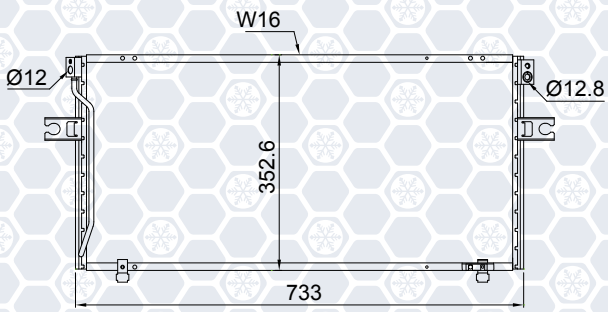

B1-00039

ALTIMA / BLUEBIRD