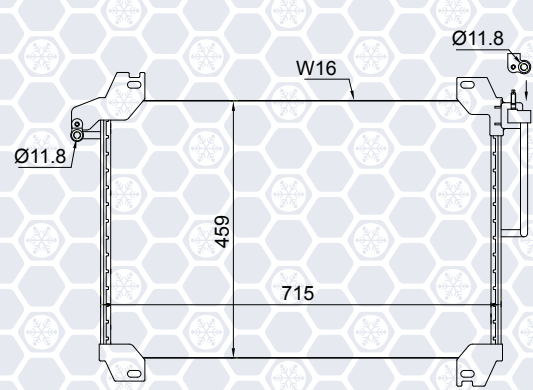

B1-00443

RAINER / ENVOY / TRAIL BLAZER / BRAVADA