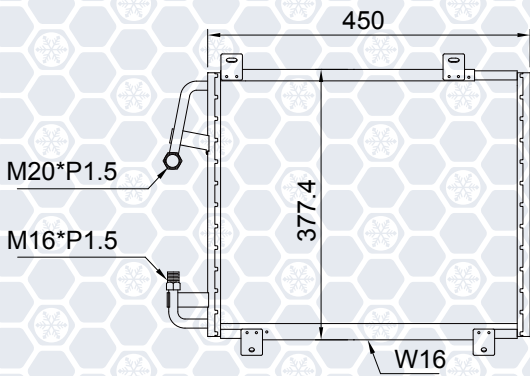

B1-00006

CANTER 3.5T FB308