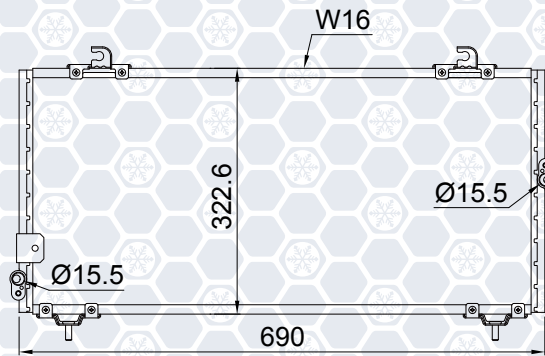

B1-00075

TERCEL