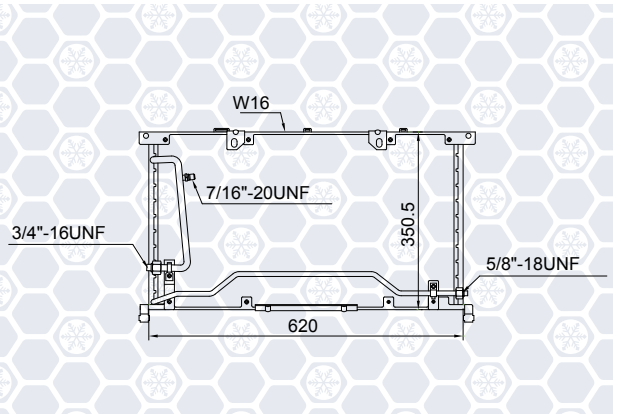

B1-00037
9000