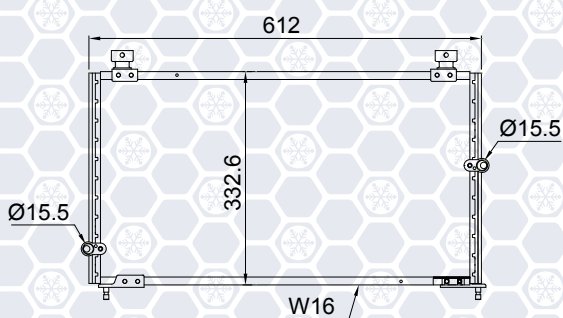

B1-00021
ACCORD 4 CYL

B1-00009

ACCORD