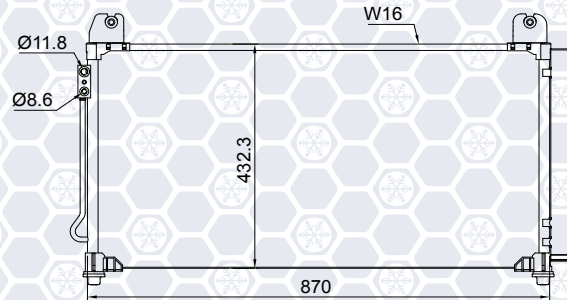

B1-01376

SILVERADO 2500/3500