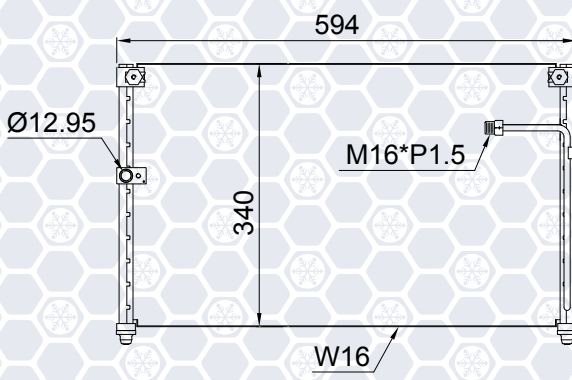

B1-00008

626 / CAPELLA / MX-6