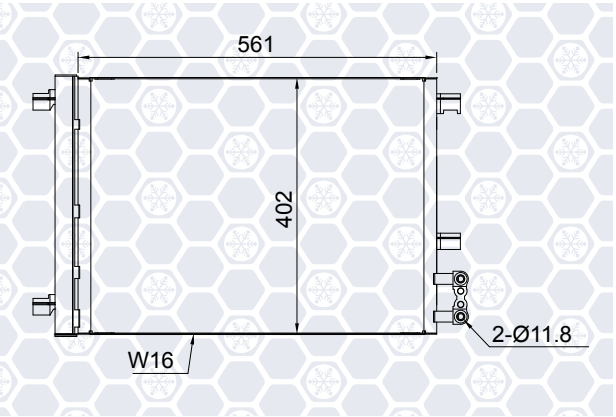

B1-01340

CORVETT STINGRAY CONVERTILE/COUPE