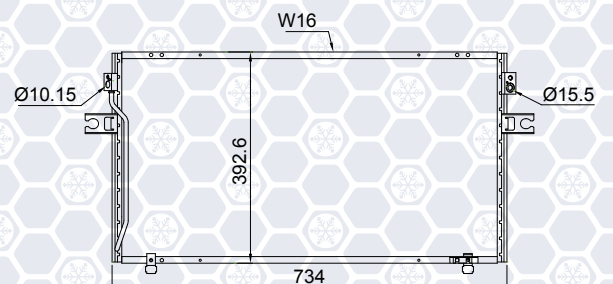

B1-00074

MAXIMA