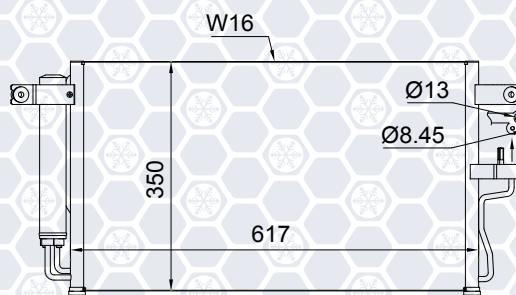

B1-00812
WRANGLER AT

B1-00804
ACCENT AT