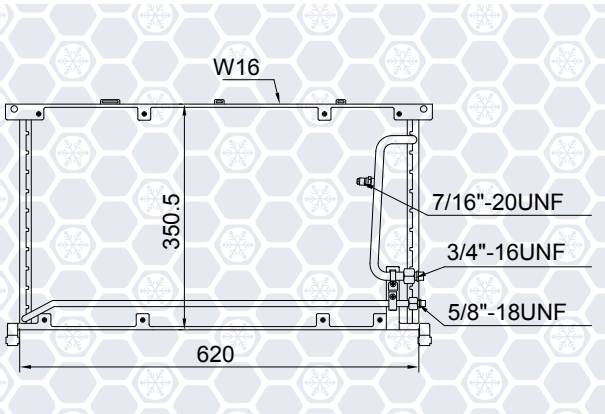

B1-00030
NEW FESTIVA (R134a)