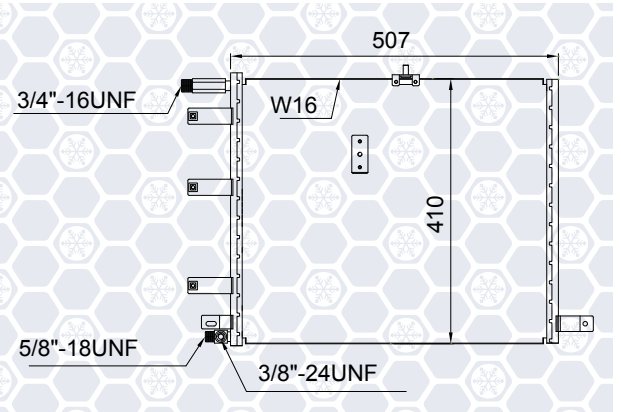

B1-00038
850 / C70 / S70 / V70