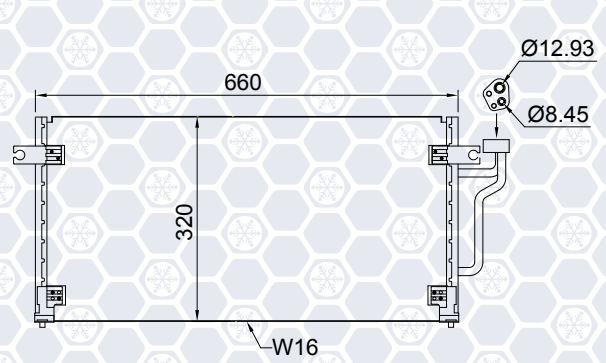

B1-00010

LANCER / MIRAGE / COLT