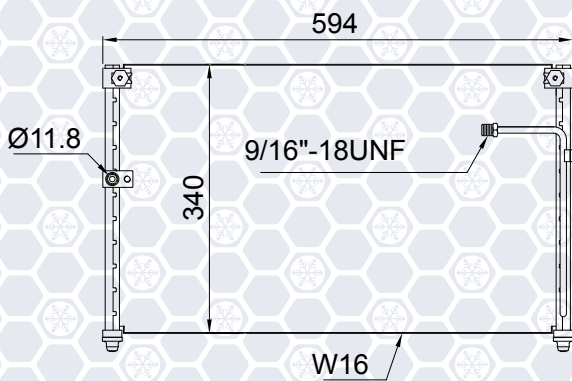

B1-00007

626 / CAPELLA / MX-6