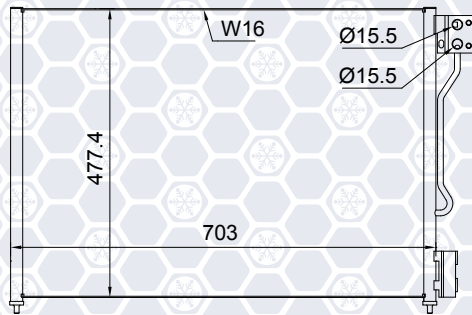

B3-00902

CROWN VICTORIA / TOWN CAR