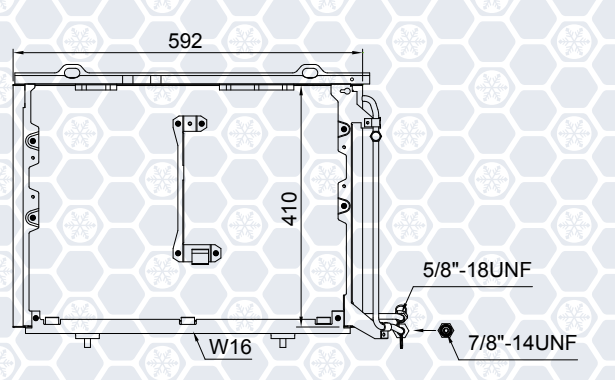

B1-00013

C-CLASS W202