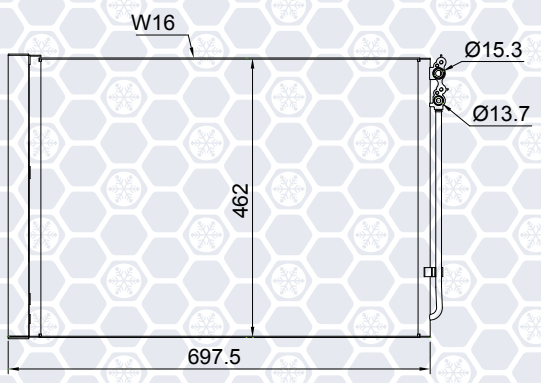

B1-01179 5 SERIES 535 / 6 SERIES 640 3.0L L6 /
7 SERIES 740 3.0L L6