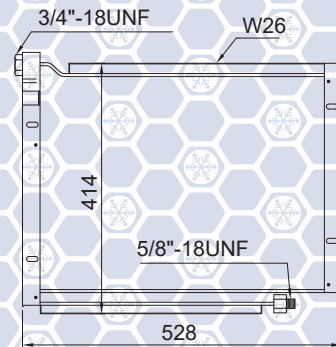

C1-00745 WAGONER XJ

COMANCHE XJ PICKUP / CHEROKEE XJ