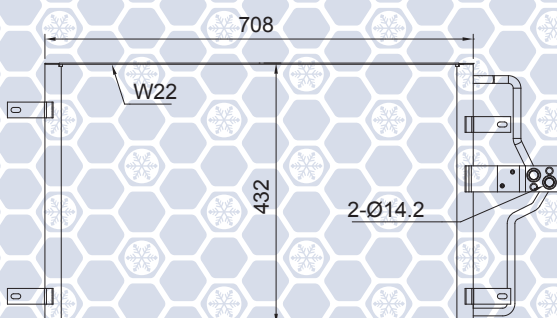

B2-01118

MARINER HYBRID ./ ESCAPE HYBD