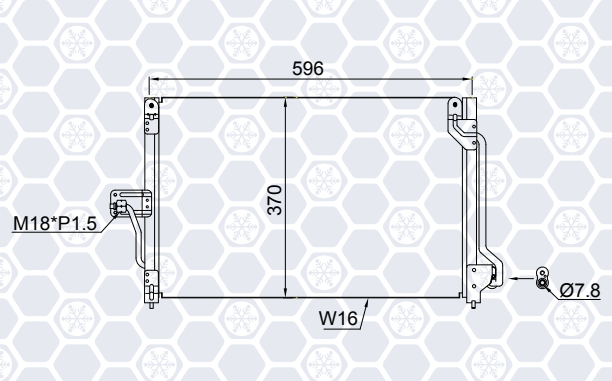

B1-00011

ASTRA - F