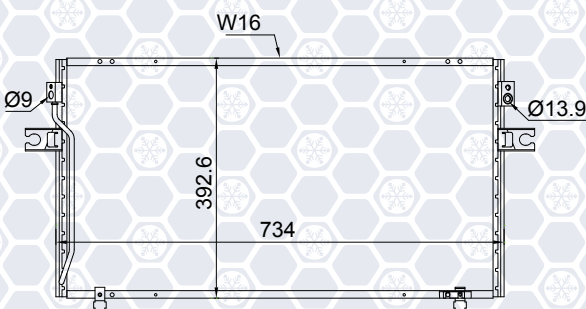

B1-00150

MAXIMA