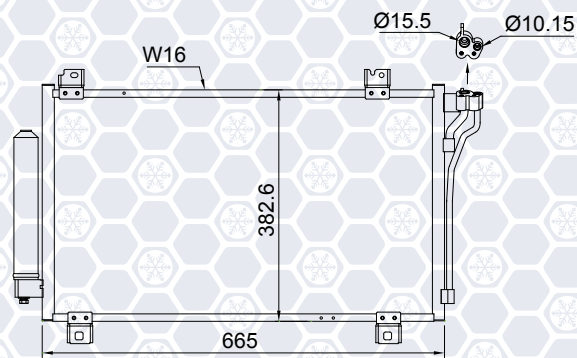

B1-01212

BT50 / RANGER PJ

B1-01220

WAJA PC

B1-01215

MIDLUM ALL ENGINES

B1-01222

5 SERIES 528i/528xDRIVE 2.0L L4

B1-01217

6

B1-01222A

5 SERIES (10) 2.0

B1-01219

UP&SEAT MII &SKODA CITIGO ALL ENGINES

B1-01224

AVEO / BARINA