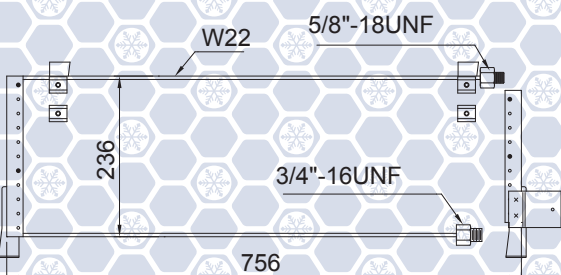

C7-00547 CHEROKEE / COMANCHE XJ PICKUP MIDSIZE / WAGONER