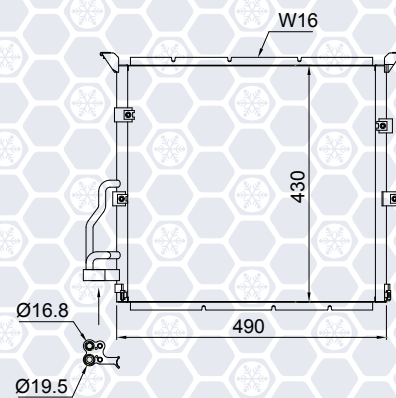

B1-00034A
MARCH - A/T

B1-00014

3 SERIES E36