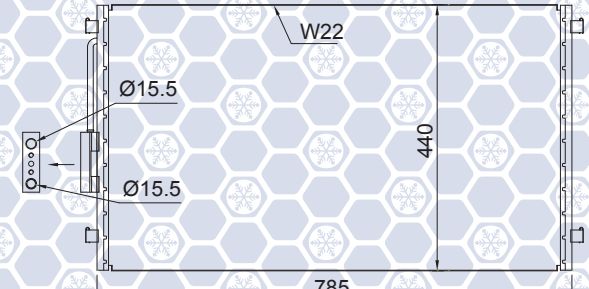

B2-00357

TOWN & COUNTRY / CARAVAN V6