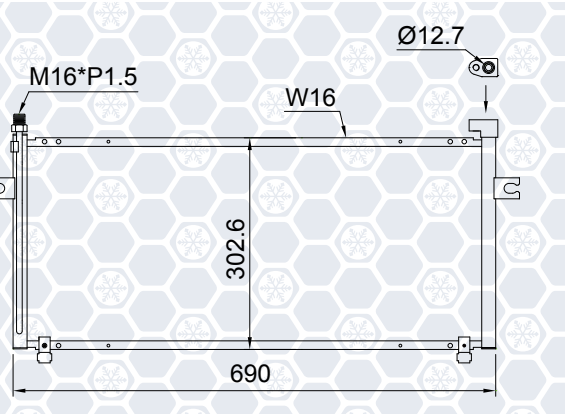

B1-00035
COMMODORE VN/VP/VG UTE