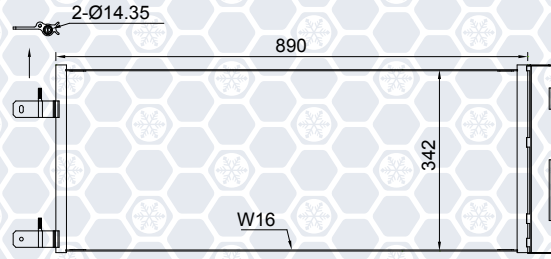

**B1-01368**

TRANSIT CONNECT

**B1-01363**

MUSTANG GT 5.0L

**B1-01371**

3 1.6 CiTD Diesel with Oring

**B1-01374**

XF 106 With Oring