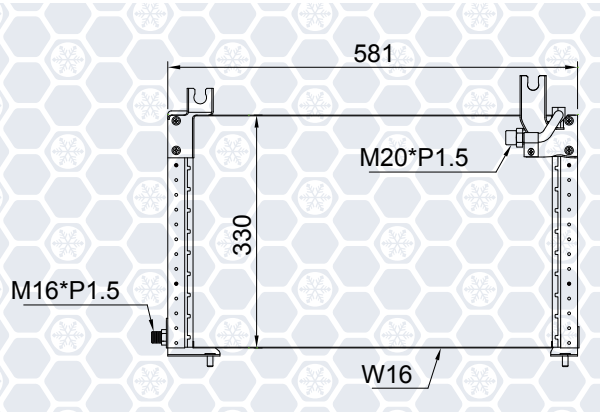

B1-00031
GOLF III / JETTA / VENTO