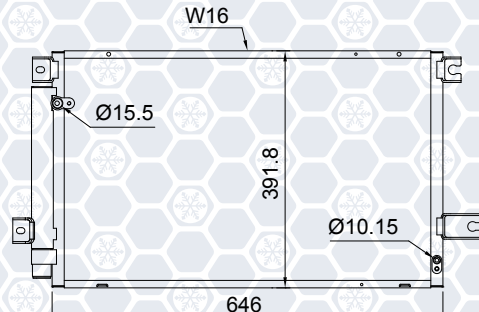

B3-00724
AVENSIS DIESEL T25 WITH 2.2TD (RHD)